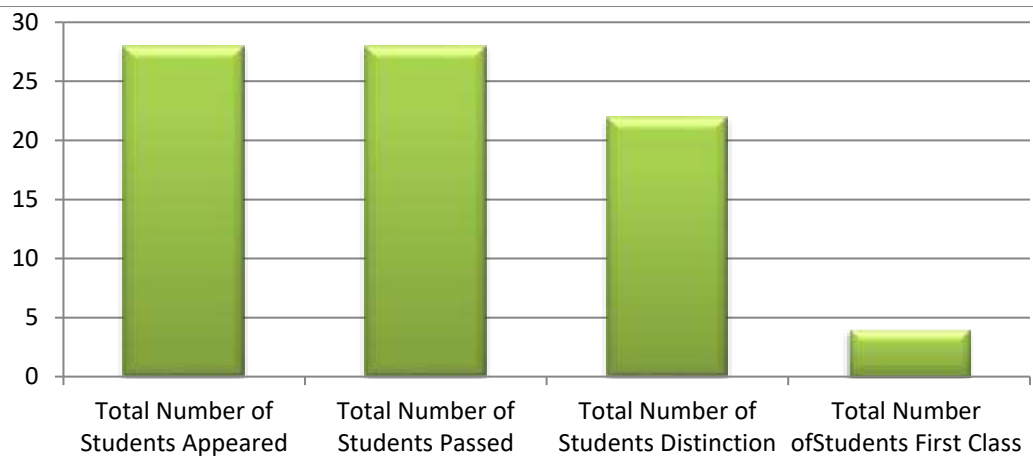

Sl.No	Name of the Student	Register Number	Maximum Marks	Marks Obtained
1.	Aishwaray	A2032401	200	179
2.	Bheemeshamma	A2032404	200	186
3.	Fouziya Begum	A2032408	200	179
4.	K.Bhuvaneshwari	A2032410	200	181
5.	K.H Lalitha	A2032411	200	186
6.	Kousar	A2032412	200	184
7.	Sajeeda Begum	A2032420	200	186
8.	Shagufta Naaz	A2032421	200	179
9.	Shaheen Begum	A2032425	200	186
10.	Ummekulsum	A2032433	200	185