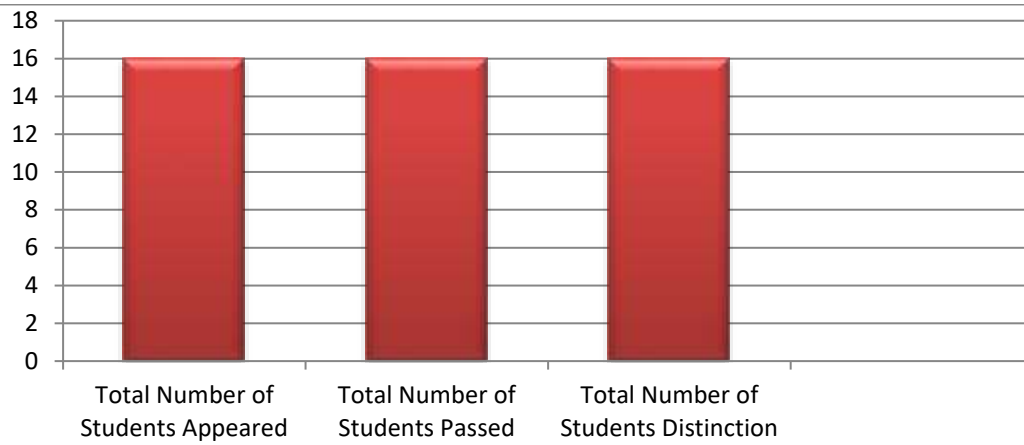

Sl.No	Name of the Student	Register Number	Maximum Marks	Marks Obtained
1.	Tarunashree	17538531	200	184
2.	Shamshad Begum	17538524	200	181
3.	Shamshad Begum	17538535	200	175
4.	Shravni	17538526	200	171
5.	Shashikala	17538525	200	169
6.	M.M Lavanyya	17538511	200	171
7.	Maheshwari	17538513	200	170
8.	Mamatha	17538514	200	168
9.	Aisha Fathima	17538503	200	161
10.	<u>Anapurana</u>	17538507	200	159