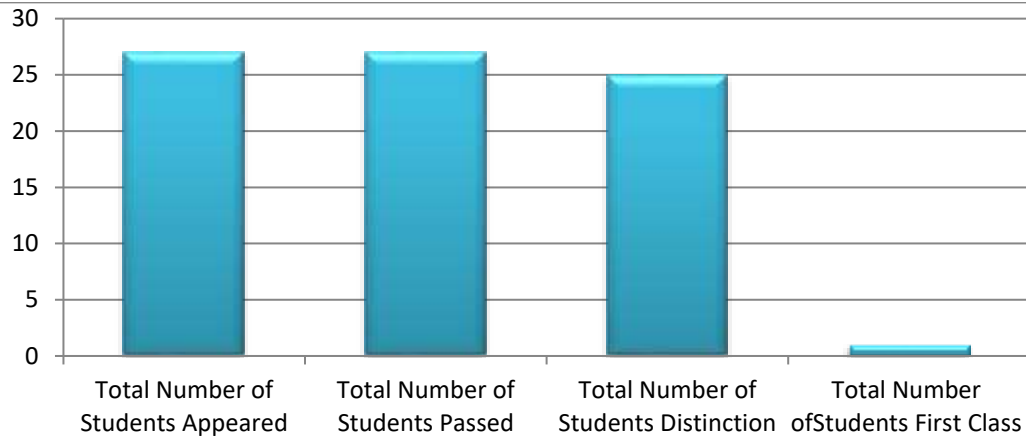

Sl.No	Name of the Student	Register Number	Maximum Marks	Marks Obtained
1.	Ayesha Siddiqua	A1932405	200	178
2.	Fatima Fara	A1932409	200	177
3.	Shreya Hiremath	A1932437	200	184
4.	Laxmi	A1932415	200	175
5.	Mamtha	A1932416	200	176
6.	Nagaveni	A1932417	200	176
7.	Pavitra	A1932420	200	184
8.	Pavitra	A1932421	200	179
9.	Shameem Banu	A1932430	200	181
10.	Shilpa	A1932433	200	181