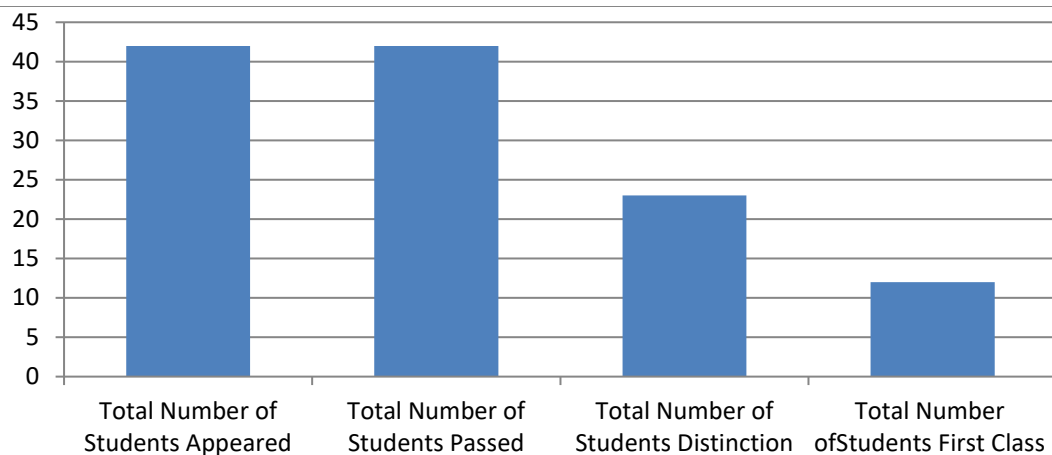

Sl.No	Name of the Student	Register Number	Maximum Marks	Marks Obtained
1.	Durgadevi	16530509	200	159
2.	Fareen Begum	16530511	200	158
3.	Geetha S	16530512	200	178
4.	Jyothi	16530513	200	158
5.	Kavitha	16530514	200	166
6.	Malleshwari	16530518	200	171
7.	Nazma	16530519	200	169
8.	Naziya Anjum	16530526	200	179
9.	Pushpa	16530528	200	165
10.	<u>Pushpa</u>	16530529	200	175