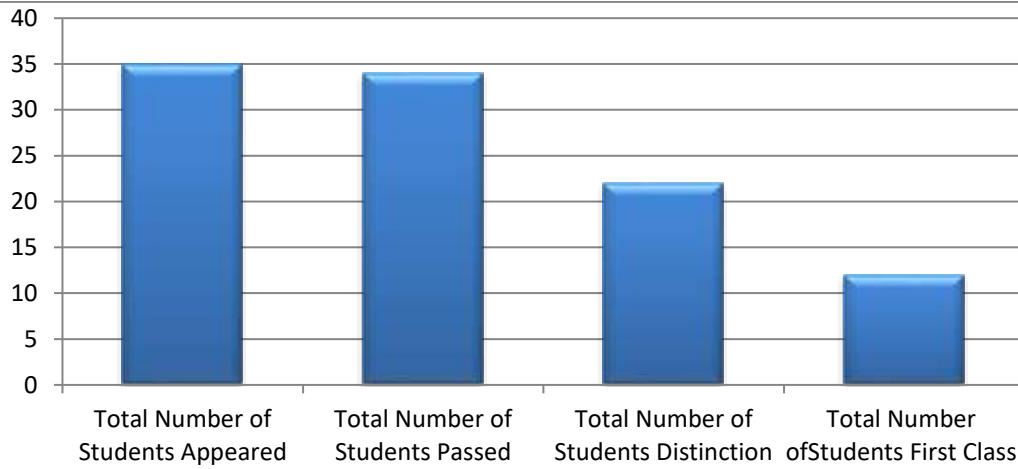

Sl.No	Name of the Student	Register Number	Maximum Marks	Marks Obtained
1.	Afsana	A1832401	200	184
2.	Asifa Begum	A1832405	200	179
3.	Bhagya	A1832406	200	180
4.	Maheshwari	A1832412	200	177
5.	Nikhata	A1832419	200	178
6.	Pramila	A1832420	200	187
7.	Rangamma	A1832424	200	189
8.	Shahanaz .B	A1832420	200	182
9.	Shalini .S	A1832431	200	178
10.	Shirsha	A1832433	200	180