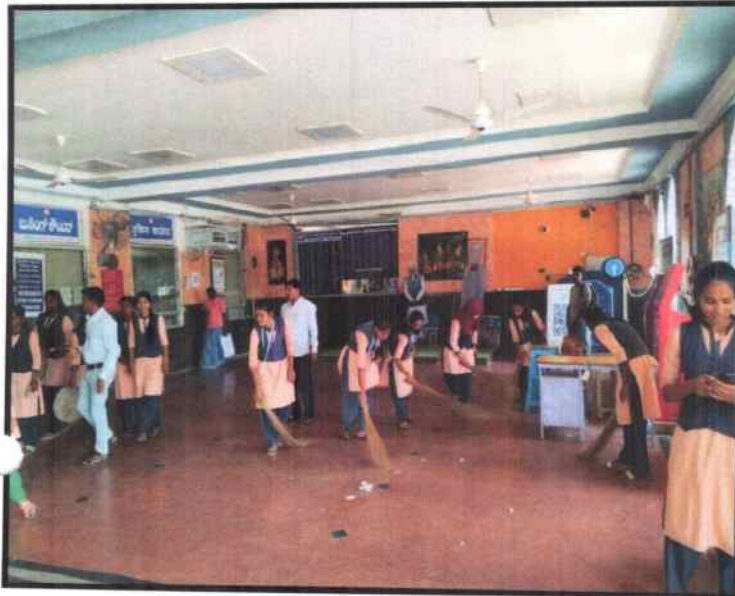

PHOTOGALLERY:

Shramdaan "Swachhata Seva Programme in Railway Station and Railway Platform on 15-07-2023

Undertaking Shramdaan & community participation -

"A Drive Towards Clean India"

IQAC Co-ordinator
S.S.R.G. Women's College,
RAICHUR-584 101.

PRINCIPAL
S.S.R.G. Women's College, RAICHUR