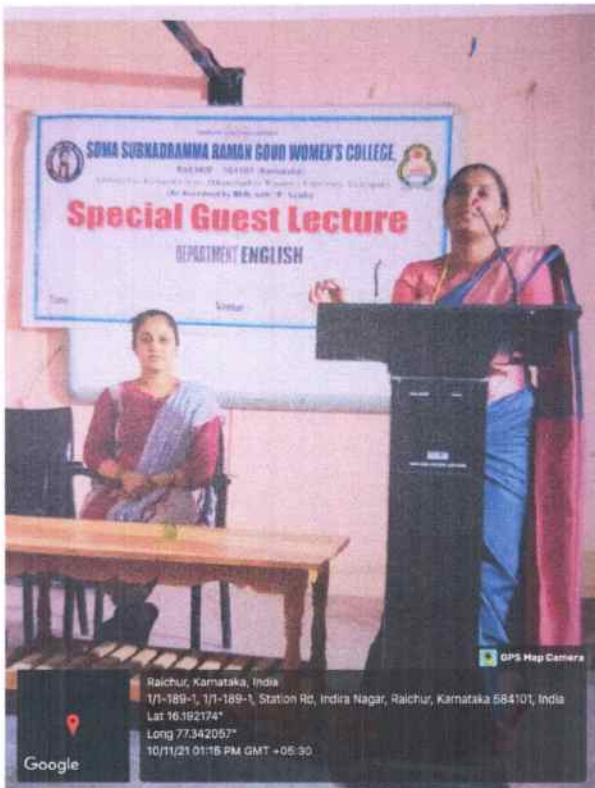

TARANATH SHIKSHANA SAMSTHE'S

SOMA SUBHADRAMMA RAMAN GOUD WOMEN'S COLLEGE

Station Road, Raichur - 584101

(Affiliated to Akkamahadevi Women's University, Vijayapur)

Re-Accredited by NAAC with "B" Grade

Website: www.ssrngians.org

Email: ssrgwcr20@gmail.com

Fax: 08532-225770

Principal: Sri. Satyanarayan. M.Com.

Photo Gallery

IQAC Co-ordinator
S.S.R.G. Women's College,
RAICHUR-584 101.

PRINCIPAL
S.S.R.G. Women's College, RAICHUR.