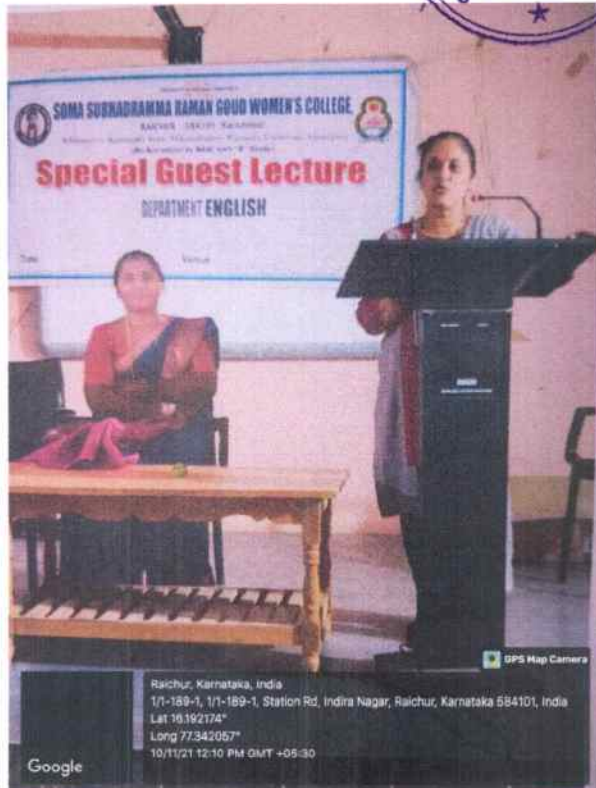

TARANATH SHIKSHANA SAMSTHE'S

SOMA SUBHADRAMMA RAMAN GOUD WOMEN'S COLLEGE

Station Road, Raichur - 584101

(Affiliated to Akkamahadevi Women's University, Vijayapur)

Re-Accredited by NAAC with "B" Grade

Website: www.ssrngians.org

Email: ssrgwcr20@gmail.com

Fax: 08532-225770

Principal: Sri. Satyanarayan. M.Com.

Photo Gallery

IQAC Co-ordinator
S.S.R.G. Women's College,
RAICHUR-584 101.

PRINCIPAL
S.S.R.G. Women's College, RAICHUR.