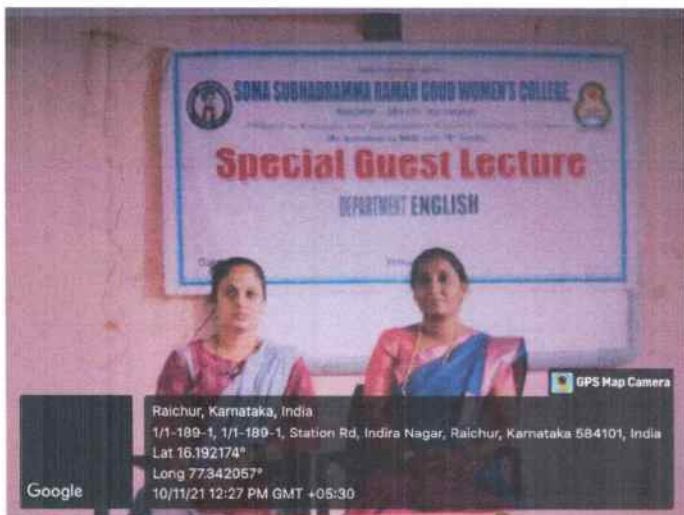

TARANATH SHIKSHANA SAMSTHE'S

SOMA SUBHADRAMMA RAMAN GOUD WOMEN'S COLLEGE

Station Road, Raichur - 584101

(Affiliated to Akkamahadevi Women's University, Vijayapur)

Re-Accredited by NAAC with "B" Grade

Website: www.ssrngians.org

Email: ssrgwcr20@gmail.com

Fax: 08532-225770

Principal: Sri. Satyanarayan. M.Com.

Photo Gallery

IQAC Co-ordinator
S.S.R.G. Women's College,
RAICHUR-584 101.

PRINCIPAL
S.S.R.G. Women's College, RAICHUR.