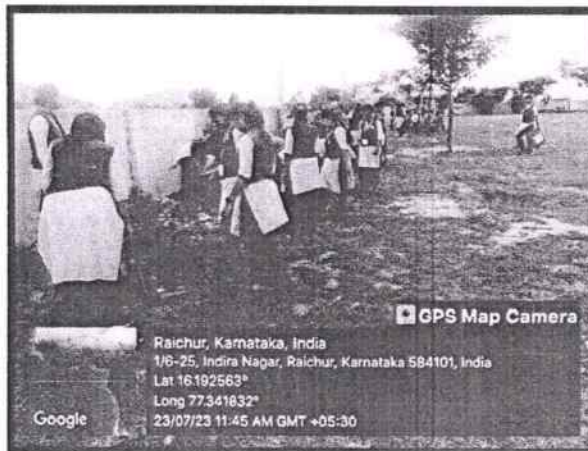

The S.S.R.G women's college Raichur, has organized extension activities on Swatch Bharat abhiyan in udamgal - khanapur on 23/7/2023 at 12:00 p.m. all the NSS volunteers are cleaned the school campus and given the awareness of SBA. Total 50 students and staff member were present.