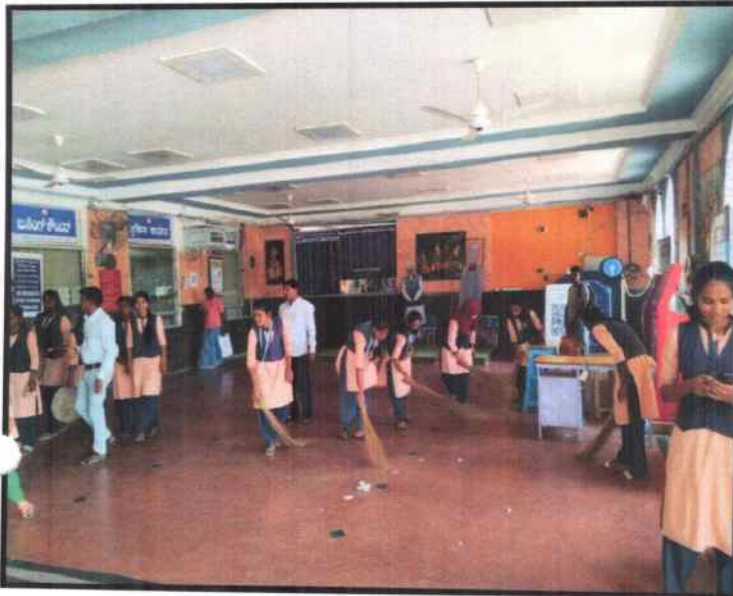

PHOTOGALLERY:

Undertaking Shramdaan & community participation –

“A Drive Towards Clean India”

IQAC Co-ordinator
S.S.R.G. Women's College,
RAICHUR-584 101.

PRINCIPAL
S.S.R.G. Women's College, RAICHUR