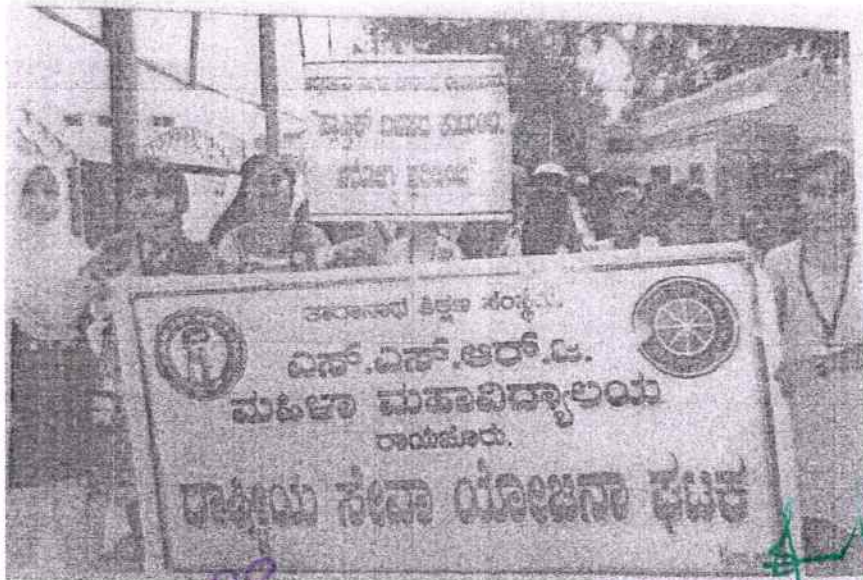

Geetha Badiger

IQAC Co-ordinator
S.S.R.G. Women's College,
RAICHUR-584 101.

Geetha Badiger
PRINCIPAL
S.S.R.G. Women's College, RAICHUR.