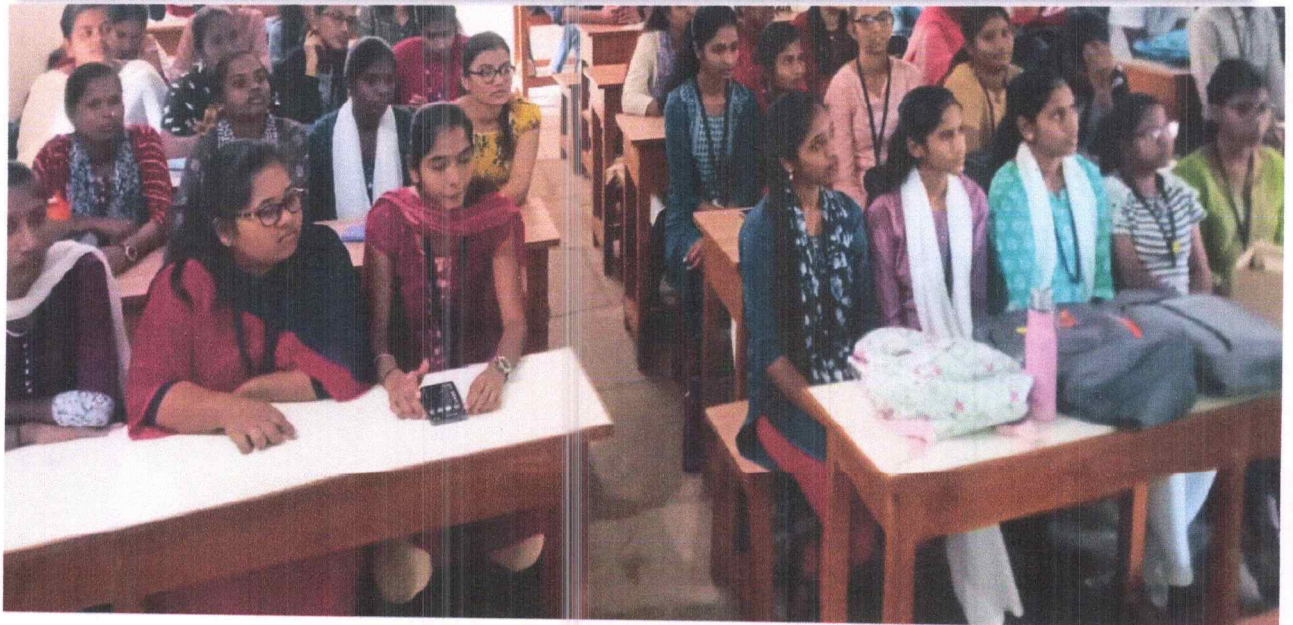

Website: www.ssrarians.org

Email: ssrgwcr20@gmail.com

AISHE Code: C-8703

Fax: 08532-22577