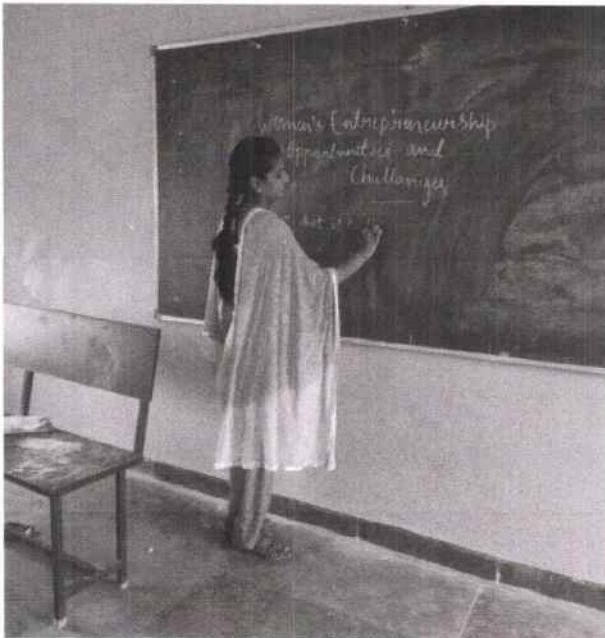

the Government. She has explained the problems and challenges faced by women entrepreneurs

At the end of the session, for almost 3 hour was followed by 20min session of Q&A session from the students and faculties attending. Kum. Poornima Eklsarpur Madam herself answered both each and every query to the students. The faculty member of our department Smt. Earamma J presented a vote of thanks to the speaker.

A handwritten signature in purple ink, appearing to be "Smt. Earamma J".

IQAC Co-ordinator
S.S.R.G. Women's College,
RAICHUR-584 101.

A handwritten signature in green ink, appearing to be "Kum. Poornima Eklsarpur".

PRINCIPAL
S.S.R.G. Women's College, RAICHUR.