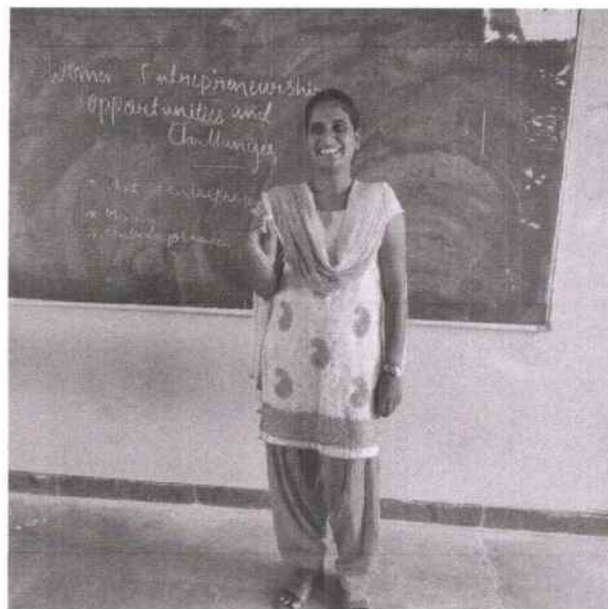

the Government. She has explained the problems and challenges faced by women entrepreneurs

At the end of the session, for almost 3 hour was followed by 20min session of Q&A session from the students and faculties attending. Kum. Poornima Eklsarpur Madam herself answered both each and every query to the students. The faculty member of our department Smt. Earamma J presented a vote of thanks to the speaker.

A handwritten signature in purple ink, appearing to be "Smt. Earamma J".

IQAC Co-ordinator
S.S.R.G. Women's College,
RAICHUR-584 101.

A handwritten signature in green ink, appearing to be "Kum. Poornima Eklsarpur".

PRINCIPAL
S.S.R.G. Women's College, RAICHUR.