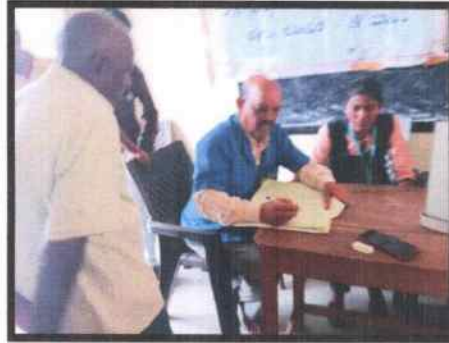

SSRGWC/Gen.Ltr./2021-22

Extension/out rich programme on Date : 29-06-2022 Medical Check Up Camp in Hosur

The S.S.R.G women's college Raichur, has organized extension activities on **Medical Check Up Camp** in Hosur on 29/06/2022 at 12:00 p.m. all the NSS volunteers are given the medical check up to the peoples in Hosur Village. Total 50 students and staff member were present.