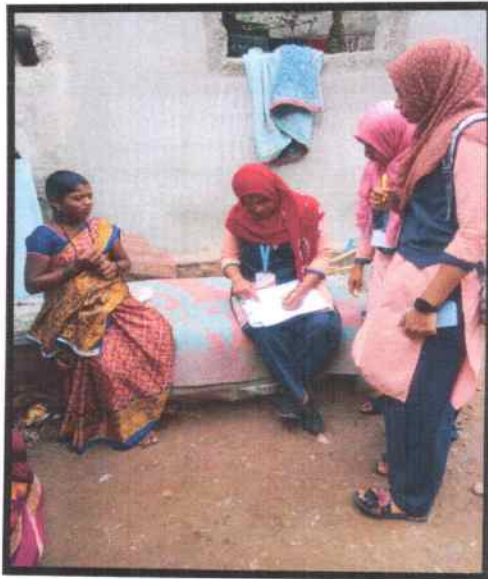

SSRGWC/Gen.Ltr./2021-22

Extension/out rich programme on Date : 28-06-2022 Literacy Awareness Program

The S.S.R.G women's college Raichur, has organized extension activities on **Literacy Awareness Program** in Hosur on 28/06/2022 at 12:00 p.m. all the NSS volunteers in Hosur. Total 50 students and staff member were present.