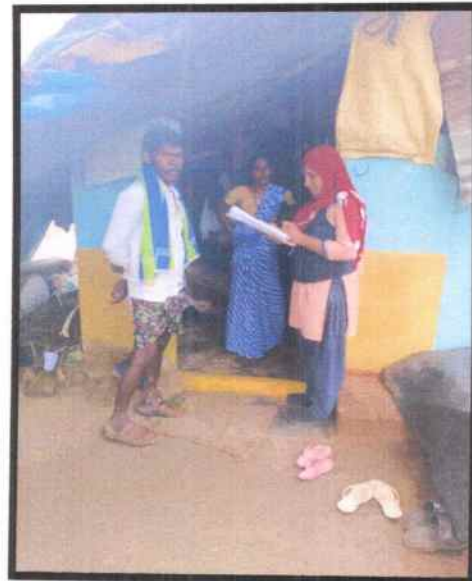

SSRGWC/Gen.Ltr./2021-22

Extension/out rich programme on Date : 28-06-2022 Literacy Awareness Program

The S.S.R.G women's college Raichur, has organized extension activities on **Literacy Awareness Program** in Hosur on 28/06/2022 at 12:00 p.m. all the NSS volunteers in Hosur. Total 50 students and staff member were present.