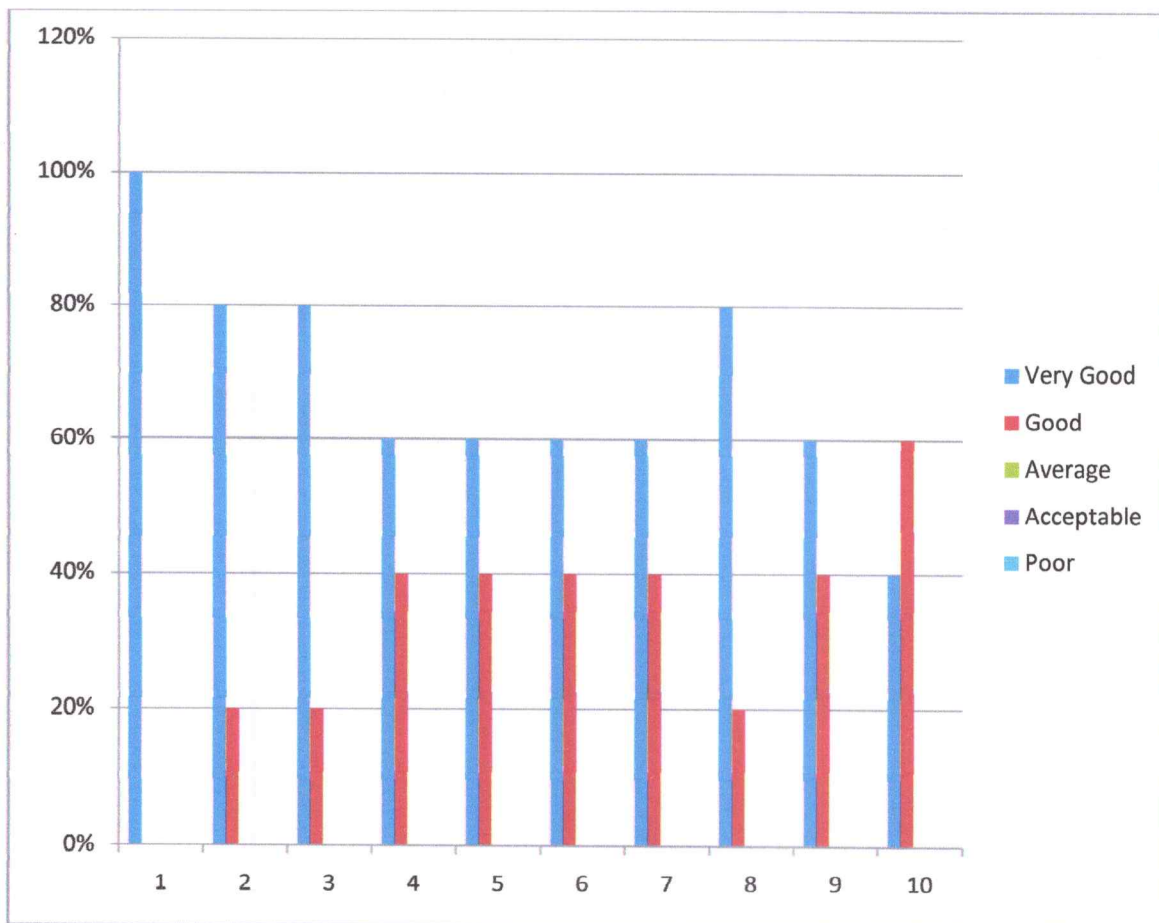

TARANATH SHIKSHANA SAMSTHE'S

SOMA SUBHADRAMMA RAMAN GOUD WOMEN'S COLLEGE

Station Road, Raichur - 584101

(Affiliated to Akkamahadevi Women's University, Vijayapur)

Re-Accredited by NAAC with "B" Grade

Website: www.ssrarians.org

Email: ssrgwcr20@gmail.com

Fax: 08532-225770

Principal: Sri. Satyanarayan. M.Com.

Employer Feedback on Curriculum – 2021-22

IQAC Co-ordinator
S.S.R.G. Women's College,
RAICHUR-584 101.

PRINCIPAL
S.S.R.G. Women's College, RAICHUR.