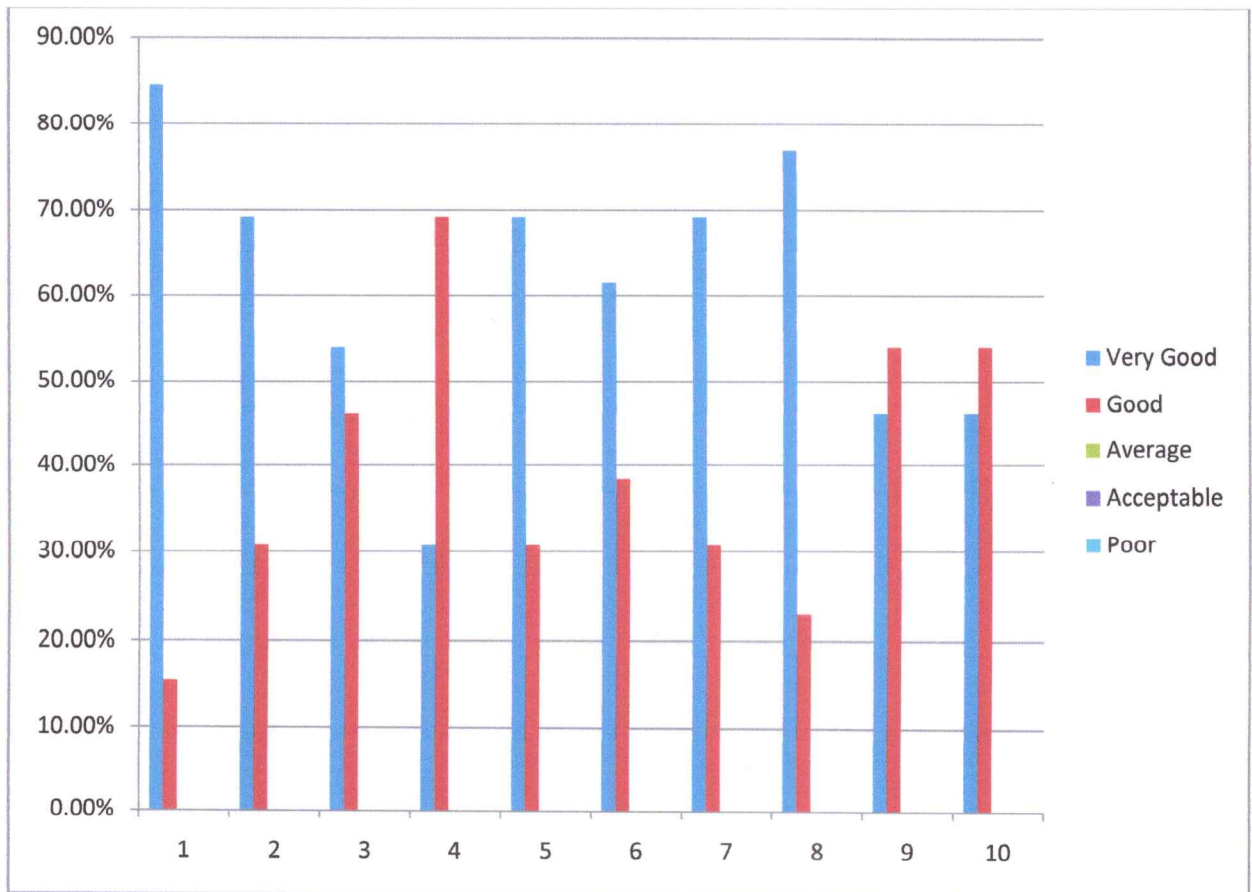

TARANATH SHIKSHANA SAMSTHE'S

SOMA SUBHADRAMMA RAMAN GOUD WOMEN'S COLLEGE

Station Road, Raichur - 584101

(Affiliated to Akkamahadevi Women's University, Vijayapur)

Re-Accredited by NAAC with "B" Grade

Website: www.ssrarians.org

Email: ssrgwcr20@gmail.com

Fax: 08532-225770

Principal: Sri. Satyanarayan. M.Com.

Employer Feedback on Curriculum – 2020-21

IQAIQ Co-ordinator
S.S.R.G. Women's College,
RAICHUR-584 101.

PRINCIPAL
S.S.R.G. Women's College, RAICHUR.