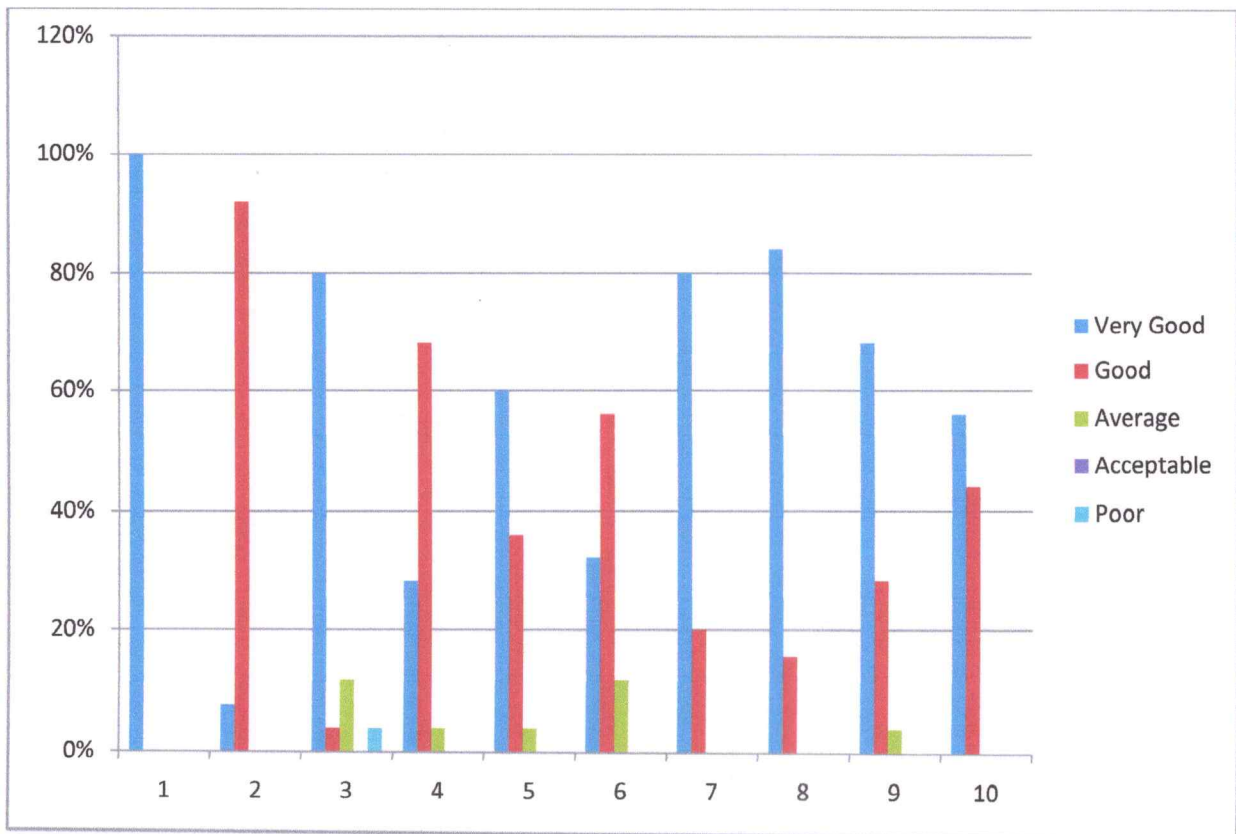

TARANATH SHIKSHANA SAMSTHE'S

SOMA SUBHADRAMMA RAMAN GOUD WOMEN'S COLLEGE

Station Road, Raichur - 584101

(Affiliated to Akkamahadevi Women's University, Vijayapur)

Re-Accredited by NAAC with "B" Grade

Website: www.ssrarians.org

Email: ssrgwcr20@gmail.com

Fax: 08532-225770

Principal: Sri. Satyanarayan. M.Com.

Alumni Feedback on Curriculum – 2020-21

IQAC Co-ordinator
S.S.R.G. Women's College,
RAICHUR-584 101.

PRINCIPAL
S.S.R.G. Women's College, RAICHUR.