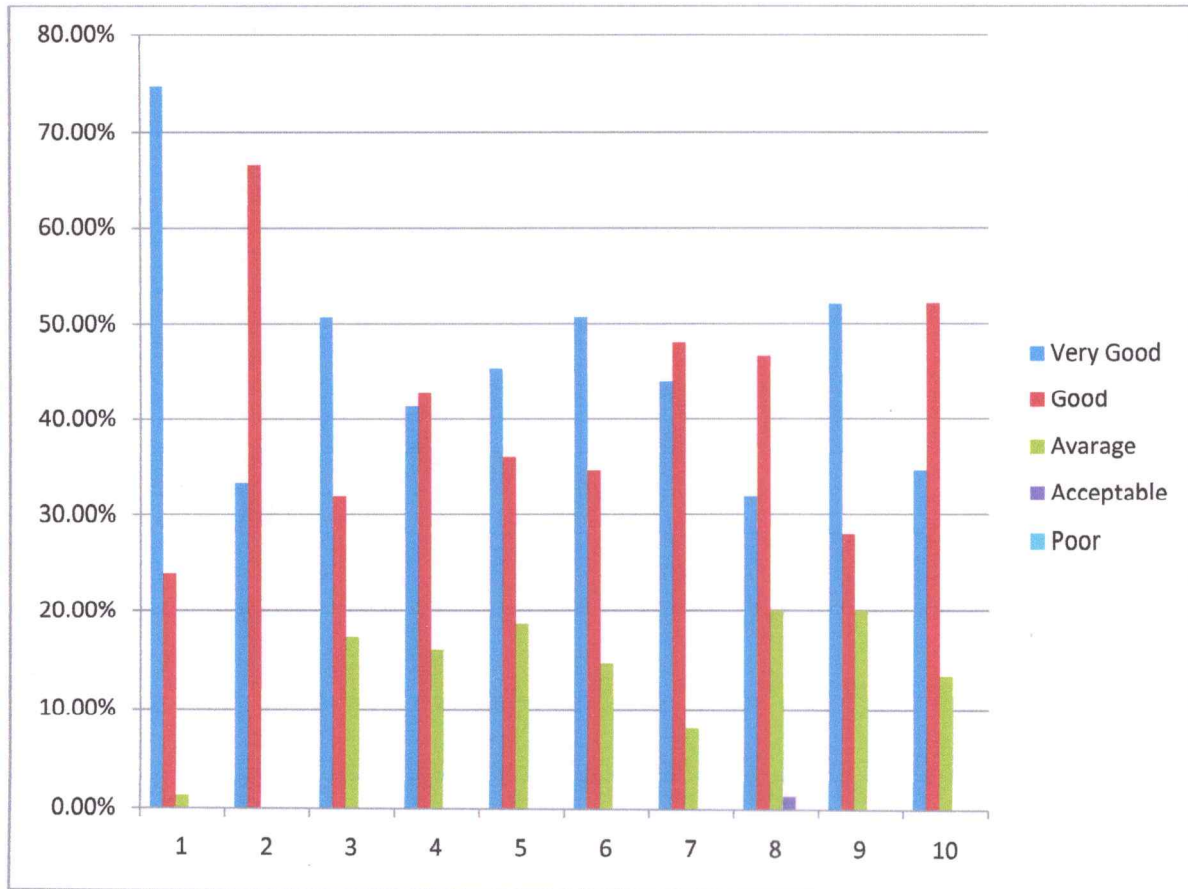

Alumni Feedback on Curriculum - 2018-2019

IQAC Co-ordinator
S.S.R.G. Women's College,
RAICHUR-584 101.

PRINCIPAL
S.S.R.G. Women's College, RAICHUR.