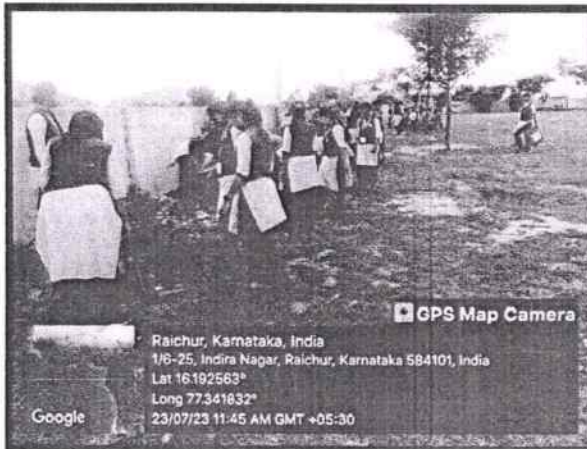

The S.S.R.G women's college Raichur, has organized extension activities on Swatch Bharat abhiyan in udamgal - khanapur on 23/7/2023 at 12:00 p.m. all the NSS volunteers are cleaned the school campus and given the awareness of SBA. Total 50 students and staff member were present.