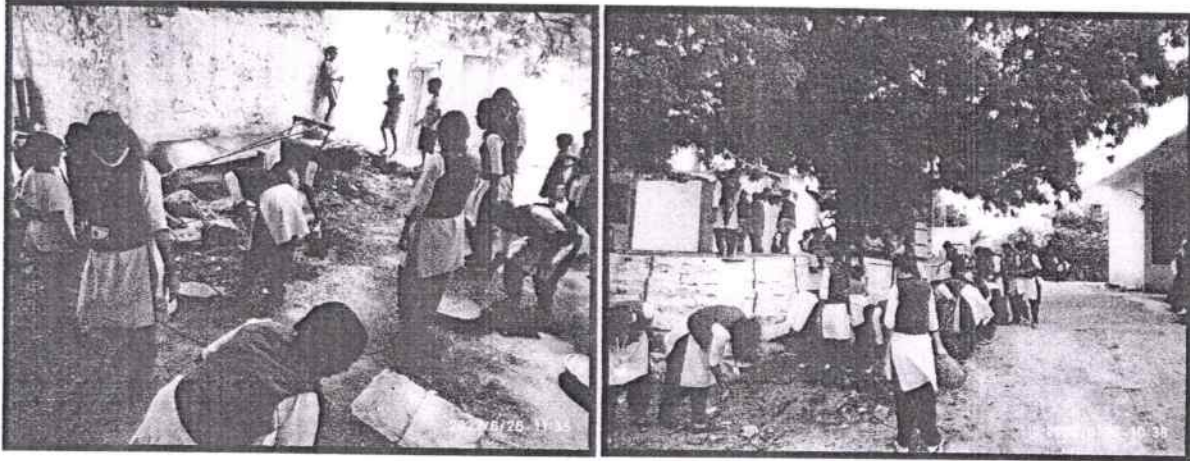

The S.S.R.G women's college Raichur, has organized extension activities on swatch Bharat Abhiyan in Hosur on 26/06/2022 at 12:00 p.m. all the NSS volunteers are cleaned the school campus and given the awareness of SBA. Total 50 students and staff member were present.