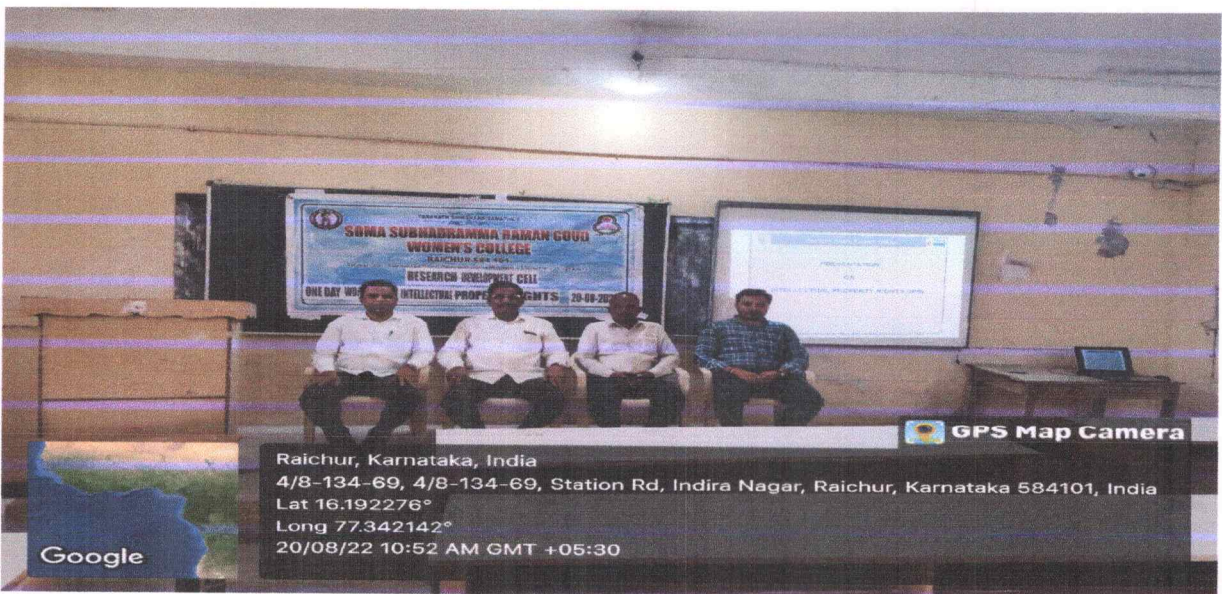

Raichur, Karnataka, India
4/8-134-69, 4/8-134-69, Station Rd, Indira Nagar, Raichur, Karnataka 584101, India
Lat 16.192276°
Long 77.342142°
20/08/22 10:52 AM GMT +05:30

GPS Map Camera

[Signature]
IQAC Co-ordinator
S.S.R.G. Women's College,
RAICHUR-584 101.

[Signature]
PRINCIPAL
S.S.R.G. Women's College, RAICHUR.