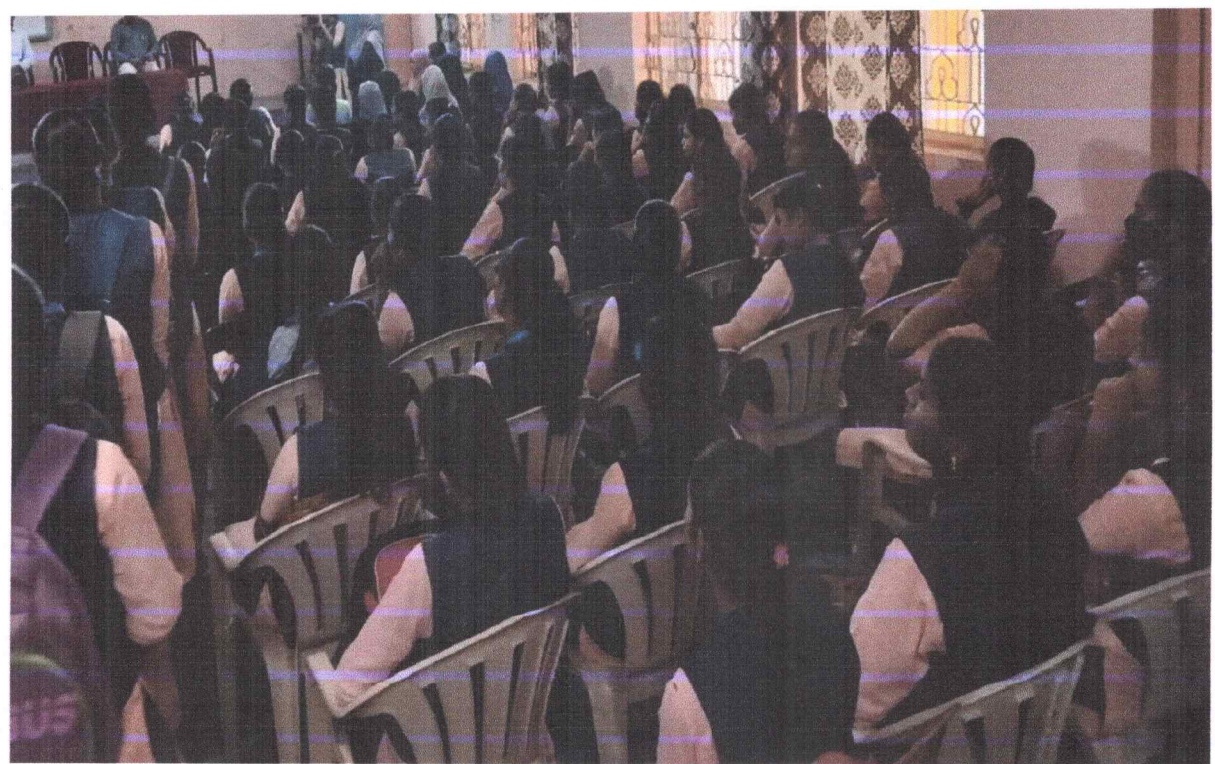

[Signature]
IQAC Co-ordinator
S.S.R.G. Women's College,
RAICHUR-584 101.

[Signature]
PRINCIPAL
S.S.R.G. Women's College, RAICHUR.

Intellectual Property Rights

Special Lecture
Student list

Date -
1 20-8-22

S.No	Name of the student	Register No.	Signature
01	Deepalaxmi	U10AG22A0031	Deepa
02	Suma	U10AG22A0018	Suma
03	Shravani	U10AG22A0043	Shravani
04	Boodi Roshod	U10AG22A0032	Boodi
05	Anitha	U10AG22A0020	Anitha
06	Aishwarya	U10AG22A0011	Aishwarya
07	Parimala	U10AG22A0022	Parimala
08	Mubeena	U10AG22A0007	Mubeena
09	Sneha	U10AG22A0045	Sneha
10	Shahida Tanveer	U10AG22A0001	Tanveer
11	DEENA	U10AG22A0063	Deena
12	Vijayalaxmi	U10AG22A0049	Vijayalaxmi
13	Haripriya	U10AG22A0046	Haripriya
14	K. Shwetha	U10AG22A0003	Shwetha
15	Anitha	U10AG22A0025	Anitha
16	Rangamma	U10AG22A0019	Rangamma
17	Vishalakshi	U10AG22A0024	Vishalakshi
18	Preeti	U10AG22C0011	Preeti
19	Umashree	U10AG22C0044	Umashree
20	Anusha	U10AG22C0075	Anusha
21	G.P. Pinky	U10AG22C0073	Pinky
22	Bhoomika	U10AG22C0008	Bhoomika
23	SONY	U10AG22C0037	Sony
24	Madhu	U10AG22C0088	Madhu
25	Soumya	U10AG22A0014	Soumya
26	Sangeetha	U10AG22A0091	Sangeetha
27	Anusha	U10AG22A0057	Anusha
28	Annapurna	U10AG22A0035	Annapurna
29	Nagarathina	U10AG22A0036	Nagarathina
30	Moziyamma	U10AG22A0056	Moziyamma